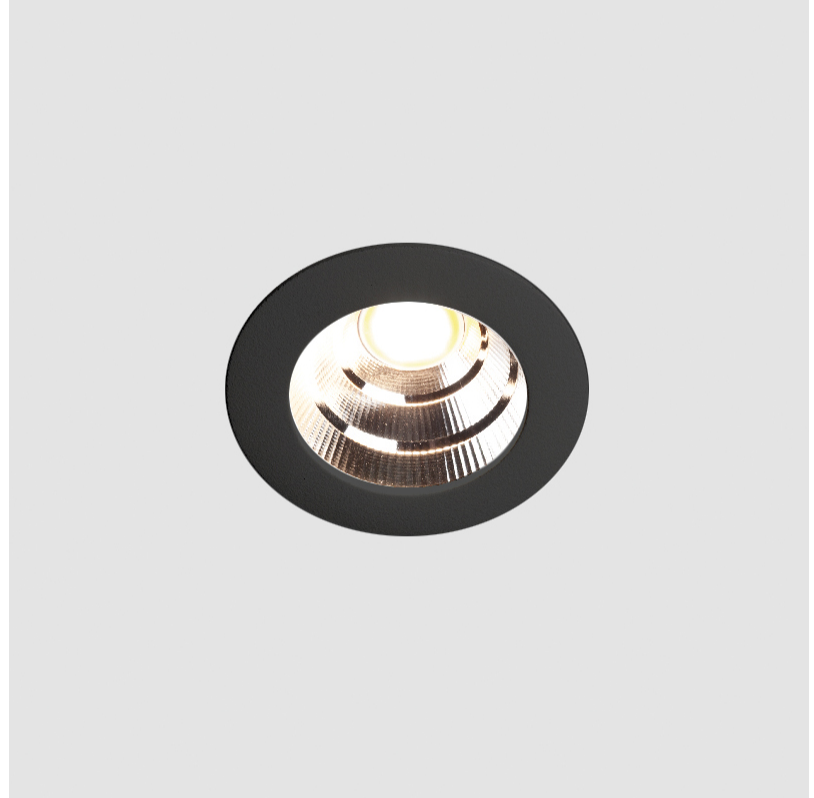

GENERAL

Series: Oiko
Subseries: Oiko Standard
Brand: Prolicht
Division: Architectural
Mounting Type: Recessed
Mounting Location: Ceiling
Subcategory: Downlight

PHYSICAL

Shape: Round
Diameter (mm): 64
Diameter (in): 2 1/2
Height (mm): 74
Height (in): 2 15/16
Ceiling Thickness (mm): 10 / 12.5 / 15
Ceiling Thickness (in): 3/8 or 1/2 or 9/16
Min. Recessing Depth (mm): 90
Min. Recessing Depth (in): 3 9/16
Light Distribution: Downlight
Weight (kg): 0.22
Weight (lbs): 0.49
Fixture Finish: SSR / BKV / CWI / CRY / HAB / UFT / ITA / RUA / FTG / MYG / LOD / PUS / FRO / FUP / KIA / POP / BLS / SPG / MEY / GOH / GUM / CHC / COM / ABZ / JAG / OBR / MOS / ROR
Fixture Material: Aluminum Die Cast
Cut-out Measurements: D. - 60mm / 2 3/8"

ELECTRICAL

Lamp Type: LED (Zhaga Standard)
Total Output Wattage (W): 15
Dimming: Dali Dimming
Driver Included: No
Driver Location: Remote
Driver Type: Constant Current - 120Vac
Input Voltage (V): 120
Constant Current (MA): 350

LED

Number of LEDs: 1
Color Temperature (°K): Warm Dim
Max. Delivered Lumen (lm): 760
Nominal Lumen (lm): 1140
CRI: >90 CRI
Lamp Life (hrs): 50000

OPTICAL

Reflector: 20 / 40 / 60

RATINGS AND CERTIFICATIONS

Certified By: Certified for North American Standards
IP rating: IP20

PROJECT	_____
TYPE	_____
SPECIFIER	_____
QUANTITY	_____
DATE	_____