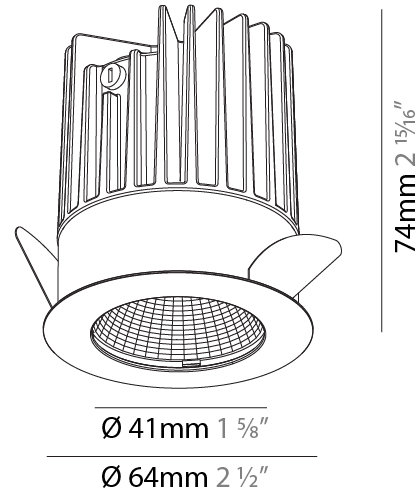

GENERAL

Series: Oiko
Subseries: Oiko Standard
Brand: Prolicht
Division: Architectural
Mounting Type: Recessed
Mounting Location: Ceiling
Subcategory: Downlight

PHYSICAL

Shape: Round
Diameter (mm): 64
Diameter (in): 2 1/2
Height (mm): 74
Height (in): 2 15/16
Ceiling Thickness (mm): 10 / 12.5 / 15
Ceiling Thickness (in): 3/8 or 1/2 or 9/16
Min. Recessing Depth (mm): 90
Min. Recessing Depth (in): 3 9/16
Light Distribution: Downlight
Weight (kg): 0.22
Weight (lbs): 0.49
Fixture Finish: SSR / BKV / CWI / CRY / HAB / UFT / ITA / RUA / FTG / MYG / LOD / PUS / FRO / FUP / KIA / POP / BLS / SPG / MEY / GOH / GUM / CHC / COM / ABZ / JAG / OBR / MOS / ROR
Fixture Material: Aluminum Die Cast
Cut-out Measurements: D. - 60mm / 2 3/8"

ELECTRICAL

Lamp Type: LED (Zhaga Standard)
Total Output Wattage (W): 15
Dimming: Dali Dimming
Driver Included: No
Driver Location: Remote
Driver Type: Constant Current - 120Vac
Input Voltage (V): 120
Constant Current (MA): 350

LED

Number of LEDs: 1
Color Temperature (°K): Warm Dim
Max. Delivered Lumen (lm): 760
Nominal Lumen (lm): 1140
CRI: >90 CRI
Lamp Life (hrs): 50000

OPTICAL

Reflector: 20 / 40 / 60

RATINGS AND CERTIFICATIONS

Certified By: Certified for North American Standards
IP rating: IP20

PROJECT	_____
TYPE	_____
SPECIFIER	_____
QUANTITY	_____
DATE	_____