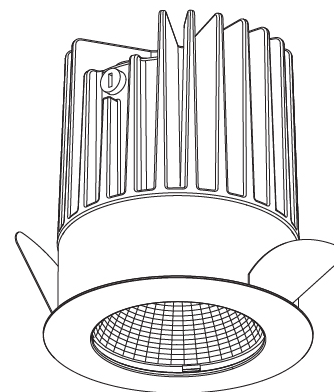

GENERAL

Series: Oiko
Subseries: Oiko Standard
Brand: Prolicht
Division: Architectural
Mounting Type: Recessed
Mounting Location: Ceiling
Subcategory: Downlight

PHYSICAL

Shape: Round
Diameter (mm): 64
Diameter (in): 2 1/2
Height (mm): 74
Height (in): 2 15/16
Ceiling Thickness (mm): 10 / 12.5 / 15
Ceiling Thickness (in): 3/8 or 1/2 or 9/16
Min. Recessing Depth (mm): 90
Min. Recessing Depth (in): 3 9/16
Light Distribution: Downlight
Weight (kg): 0.22
Weight (lbs): 0.49
Fixture Finish: SSR / BKV / CWI / CRY / HAB / UFT / ITA / RUA / FTG / MYG / LOD / PUS / FRO / FUP / KIA / POP / BLS / SPG / MEY / GOH / GUM / CHC / COM / ABZ / JAG / OBR / MOS / ROR
Fixture Material: Aluminum Die Cast
Cut-out Measurements: D. - 60mm / 2 3/8"

ELECTRICAL

Lamp Type: LED (Zhaga Standard)
Input Wattage (W): 14.3
Total Output Wattage (W): 13
Dimming: Tri-Mode (Non-Dimming and Phase Dimming (120Vac only) and 0-10V Dimming)
Driver Included: No
Driver Location: Remote
Driver Type: Constant Current - Universal
Driver Class: Class 2
Input Voltage (V): 120 - 277
Constant Current (MA): 350

LED

Number of LEDs: 1
Color Temperature (°K): 2700 / 3000 / 3500 / 4000
Max. Delivered Lumen (lm): 890 / 920 / 970 / 990
Nominal Lumen (lm): 1304 / 1352 / 1421 / 1450
CRI: >90 CRI
Lamp Life (hrs): 50000

OPTICAL

Reflector: 20 / 40 / 60

RATINGS AND CERTIFICATIONS

Certified By: Certified for North American Standards
IP rating: IP20

74mm 2 15/16"

Ø 41mm 1 5/8"

Ø 64mm 2 1/2"

90mm
3 5/8"

60mm
2 3/8"

10-15
3/8" - 9/16"